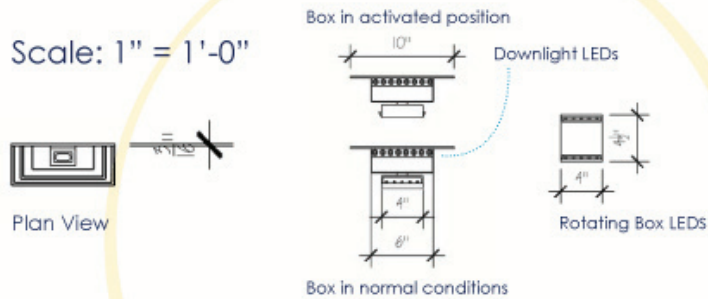

Scale: 1" = 1'-0"