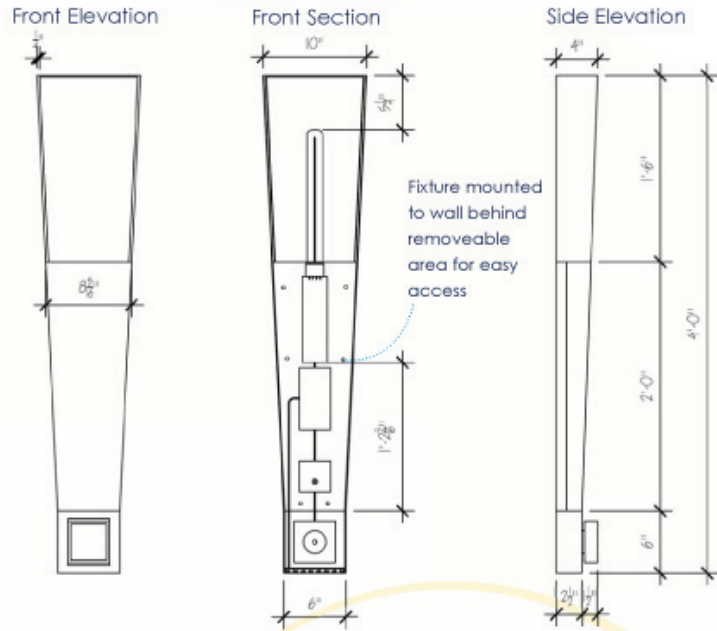

OVERSEA

Scale: 1" = 1'-0"

MATERIALS

3form: Varia
Woven Color
Color- White
Gauge = 1/16"

Recycled Aluminum
• Houses Equipment

3form: Varia - Wave Gauge = 3/8"
• Varia can be recycled through 3form's reclaim program.