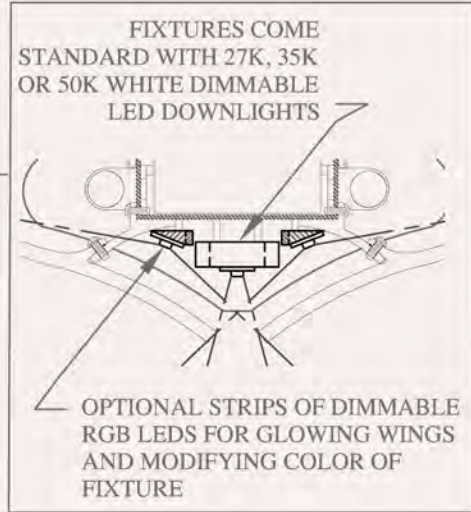

OUR COMPANY BELIEVES IT IS RESPONSIBLE FOR CRADLE-TO-GRAVE CARE OF ITS FIXTURES. EACH FIXTURE-WING COMES STAMPED WITH WORDS "PLEASE RECYCLE ME!" AND THE COMPANY WEBSITE. CORIAN® CAN BE RECYCLED INTO NEW CORIAN® PRODUCTS. BAMBOO FIBER COMPOSITE CAN BE RECYCLED INTO NEW BAMBOO FIBER COMPOSITE PRODUCTS, AND THE HARDWARE CAN BE RECYCLED OR RE-USED.